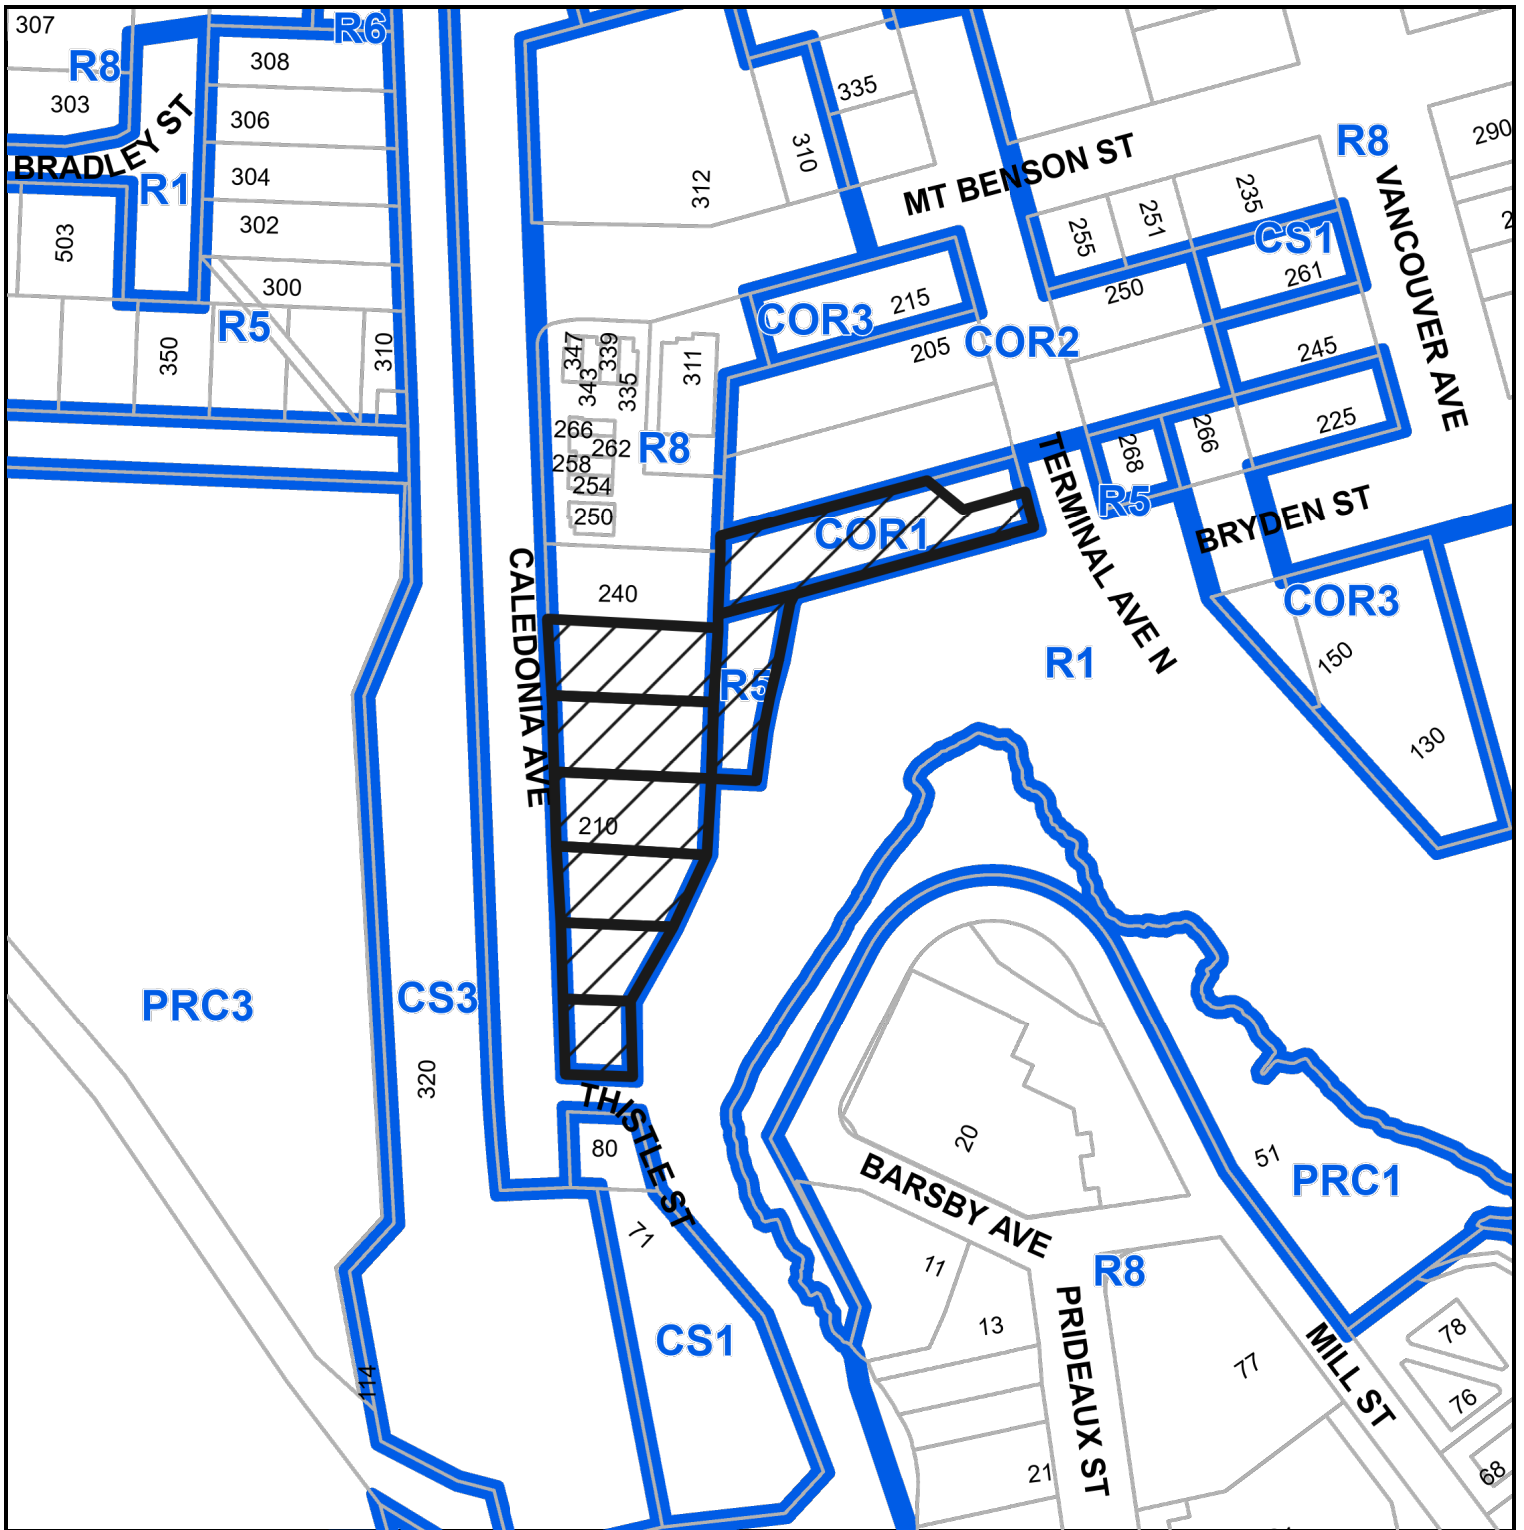

# SUBJECT PROPERTY MAP

 210 CALEDONIA AVENUE